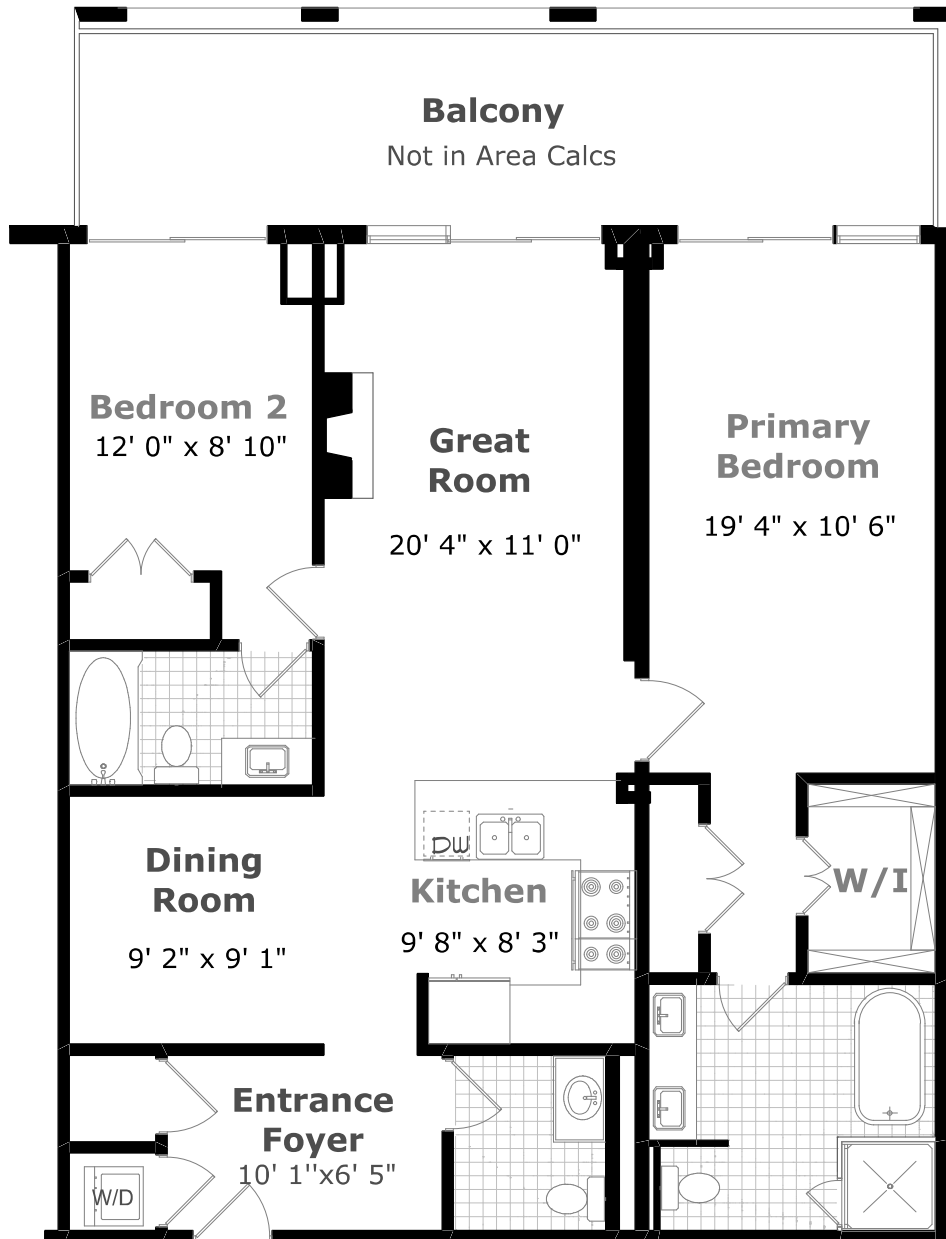

11 Bronte Road Unit 419

Scale (ft)

Scale (M)

July 2022

Floor Plan

1,220 sq. ft.

8' 10" Ceiling